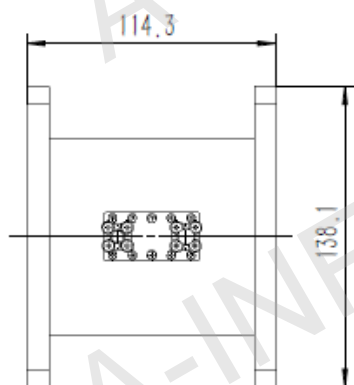

## Technical Specification

EIA WR	WR340
Frequency Range(GHz)	2.20 – 3.30
Coupling(dB)	40 Typ.
Directivity(dB)	15 Typ.
Insertion Loss(dB)	0.1 Max. (Not including the theoretical loss $4.34 \times 10^{-4}$ dB)
Mainline VSWR	1.10 Max.
Secondline VSWR	1.35 Max.
Flange	FDP26(UDR26)
Coupling Port	SMA-Female/N-Female
Material	Al
Net Weight(Kg)	0.68 Around

## Outline Drawing (Size: mm)

Coupling Port: SMA-Female

For N-Female connector Coupling Port outline drawing, please contact A-INFO.

AINFO Inc.

Page 1 of 5

China(Beijing):  
China(Chengdu):  
USA :

Tel: (+86) 10-6266-7326,  
Tel: (+86) 28-8519-2786,  
Tel: (+1) 949-639-9688,

## Flange Drawing (Size: mm)