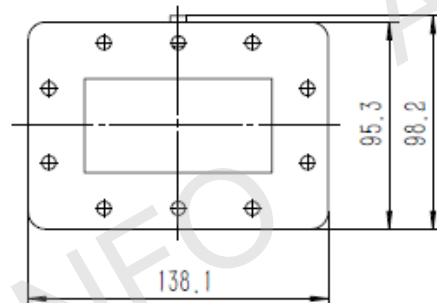

## Technical Specification

EIA WR	WR340
Frequency Range(GHz)	2.20 – 3.30
Coupling(dB)	40 Typ.
Directivity(dB)	15 Typ.
Insertion Loss(dB)	0.1 Max. (Not including the theoretical loss $4.34 \times 10^{-4}$ dB)
Mainline VSWR	1.10 Max.
Secondline VSWR	1.35 Max.
Flange	FDP26(UDR26)
Coupling Port	SMA-Female/N-Female
Material	Al
Net Weight(Kg)	0.68 Around

## Outline Drawing (Size: mm)

Coupling Port: SMA-Female

For N-Female connector Coupling Port outline drawing, please contact A-INFO.

AINFO Inc.

Page 1 of 5

China(Beijing):  
China(Chengdu):  
USA :

Tel: (+86) 10-6266-7326,  
Tel: (+86) 28-8519-2786,  
Tel: (+1) 949-639-9688,

## Flange Drawing (Size: mm)