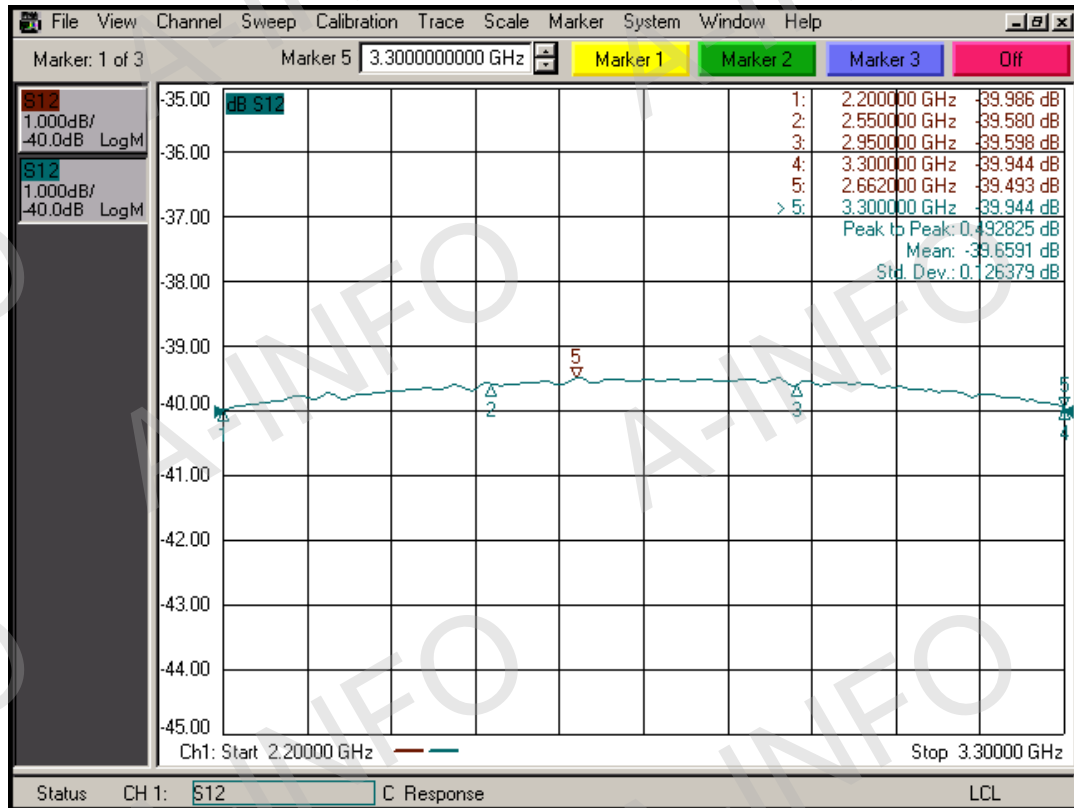

Test Results

Coupling