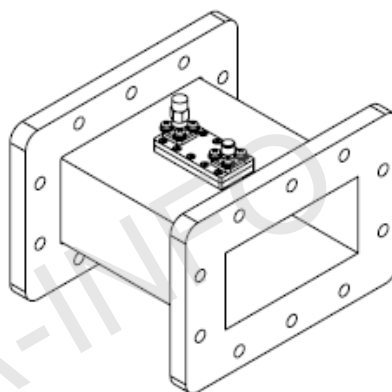

## Technical Specification

EIA WR	WR340
Frequency Range(GHz)	2.20 – 3.30
Coupling(dB)	40 Typ.
Directivity(dB)	15 Typ.
Insertion Loss(dB)	0.1 Max. (Not including the theoretical loss $4.34 \times 10^{-4}$ dB)
Mainline VSWR	1.10 Max.
Secondline VSWR	1.35 Max.
Flange	FDP26(UDR26)
Coupling Port	SMA-Female/N-Female
Material	Al
Net Weight(Kg)	0.68 Around

## Outline Drawing (Size: mm)

Coupling Port: SMA-Female

For N-Female connector Coupling Port outline drawing, please contact A-INFO.

AINFO Inc.

Page 1 of 5

China(Beijing):  
China(Chengdu):  
USA :

Tel: (+86) 10-6266-7326,  
Tel: (+86) 28-8519-2786,  
Tel: (+1) 949-639-9688,