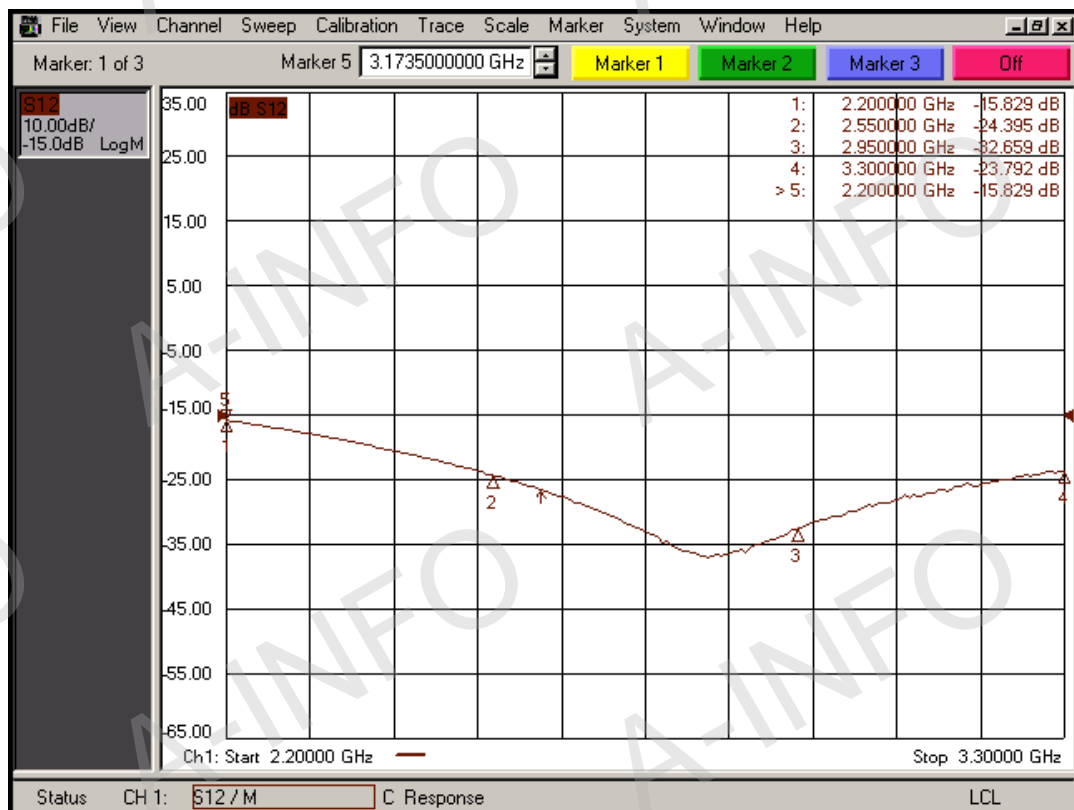

Directivity