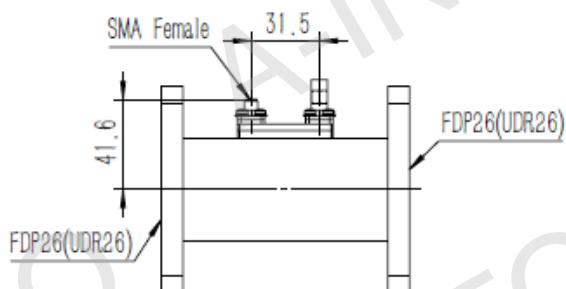

## Technical Specification

EIA WR	WR340
Frequency Range(GHz)	2.20 – 3.30
Coupling(dB)	40 Typ.
Directivity(dB)	15 Typ.
Insertion Loss(dB)	0.1 Max. (Not including the theoretical loss $4.34 \times 10^{-4}$ dB)
Mainline VSWR	1.10 Max.
Secondline VSWR	1.35 Max.
Flange	FDP26(UDR26)
Coupling Port	SMA-Female/N-Female
Material	Al
Net Weight(Kg)	0.68 Around

## Outline Drawing (Size: mm)

Coupling Port: SMA-Female

For N-Female connector Coupling Port outline drawing, please contact A-INFO.

AINFO Inc.

Page 1 of 5

China(Beijing):  
China(Chengdu):  
USA :

Tel: (+86) 10-6266-7326,  
Tel: (+86) 28-8519-2786,  
Tel: (+1) 949-639-9688,

## Flange Drawing (Size: mm)