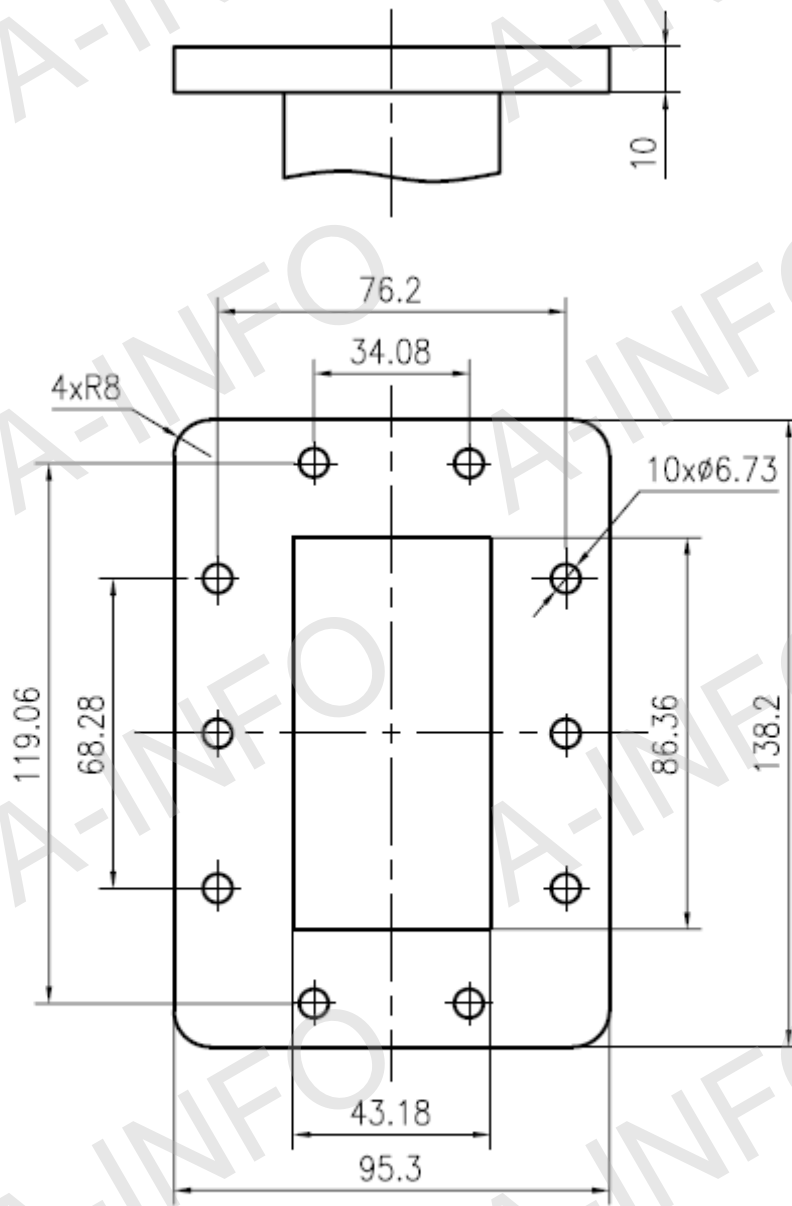

## Technical Specification

EIA WR	WR340
Frequency Range(GHz)	2.20 – 3.30
Coupling(dB)	40 Typ.
Directivity(dB)	15 Typ.
Insertion Loss(dB)	0.1 Max. (Not including the theoretical loss $4.34 \times 10^{-4}$ dB)
Mainline VSWR	1.10 Max.
Secondline VSWR	1.35 Max.
Flange	FDP26(UDR26)
Coupling Port	SMA-Female/N-Female
Material	Al
Net Weight(Kg)	0.68 Around

## Outline Drawing (Size: mm)

Coupling Port: SMA-Female

For N-Female connector Coupling Port outline drawing, please contact A-INFO.

AINFO Inc.

Page 1 of 5

China(Beijing):  
China(Chengdu):  
USA :

Tel: (+86) 10-6266-7326,  
Tel: (+86) 28-8519-2786,  
Tel: (+1) 949-639-9688,

## Flange Drawing (Size: mm)